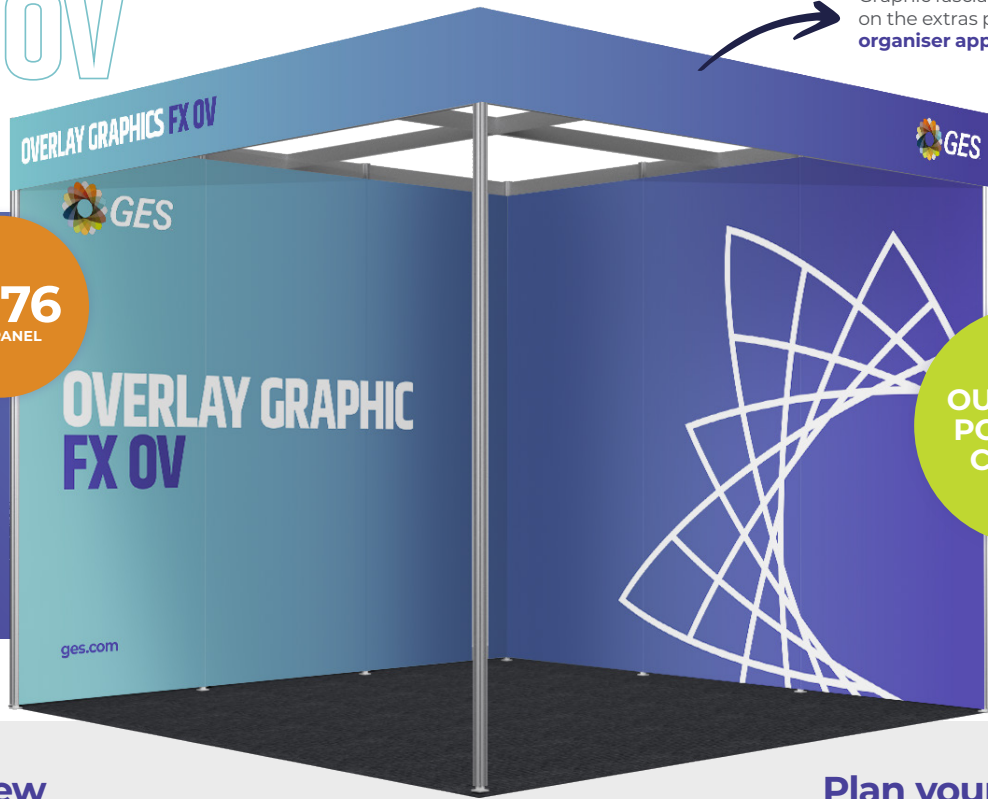

OVERLAY GRAPHICS

FX OV

Graphic fascia is available on the extras page and requires **organiser approval** prior to ordering

£276
PER PANEL

Overview

- Printed direct to panels overlaying the poles as per the visual, each panel is roughly 1m wide.
- Attached directly to the framework of the stand using a clip system.
- Hairline joins between each panel
- Not Reusable
- Not suitable for wall mounting or shelving if you required a TV mounting please contact customer service to discuss solutions.

Plan your stand

Product	Quantity	Price
FX OV		£276 per panel

Graphic Extras Please fill in quantity in the white box in the bottom right of each item

Printed Counter Panel	GR02 Computer Plinth	GR05 Counter	Zeta Rollup Banner
£138.50 each <small>Counter Not Included</small>	£264 each	£330 each	£138.50 each

INLAY GRAPHICS

FX IN

Overview

- Printed panels sitting in between the metalwork as per the visual.
- Attached to the existing system using double sided tape
- Not reusable
- Suitable for shell scheme shelving and TV wall mounting (DPI Support panel required to wall mount TV)