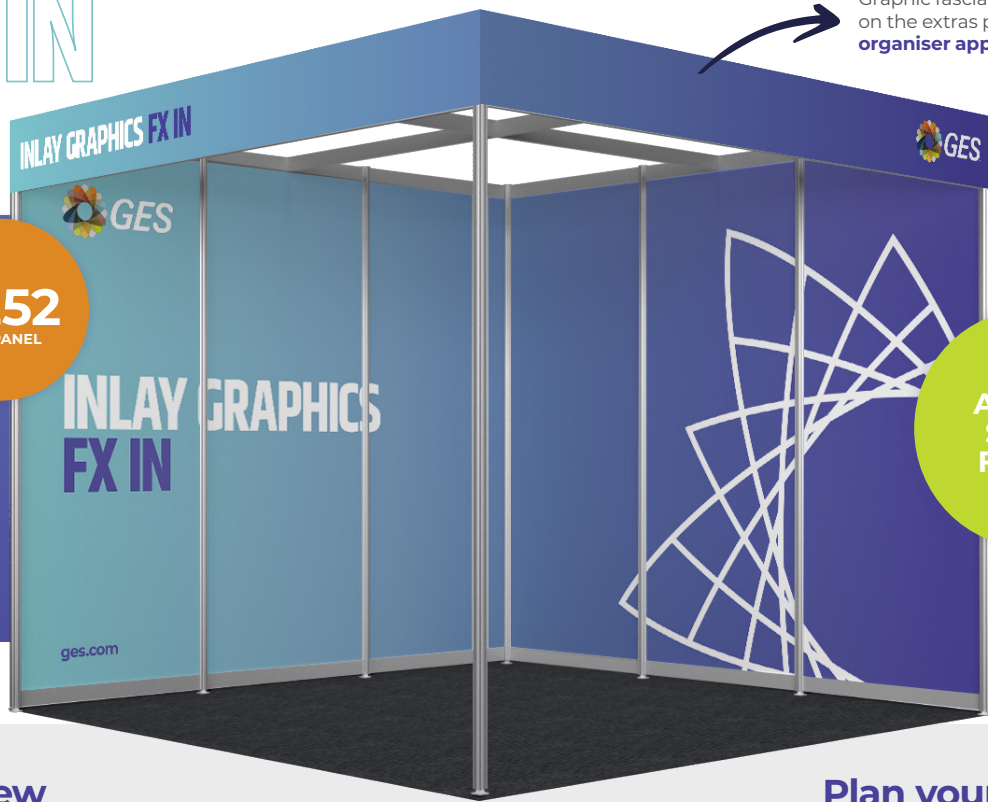

OVERLAY GRAPHICS

FX OV

Graphic fascia is available on the extras page and requires **organiser approval** prior to ordering

£276
PER PANEL

Overview

- Printed direct to panels overlaying the poles as per the visual, each panel is roughly 1m wide.
- Attached directly to the framework of the stand using a clip system.
- Hairline joins between each panel
- Not Reusable
- Not suitable for wall mounting or shelving if you required a TV mounting please contact customer service to discuss solutions.

Plan your stand

Product	Quantity	Price
FX OV		£276 per panel

Graphic Extras Please fill in quantity in the white box in the bottom right of each item

Printed Counter Panel	GR02 Computer Plinth	GR05 Counter	Zeta Rollup Banner
£138.50 each <small>Counter Not Included</small>	£264 each	£330 each	£138.50 each

INLAY GRAPHICS

FX IN

Overview

- Printed panels sitting in between the metalwork as per the visual.
- Attached to the existing system using double sided tape
- Not reusable
- Suitable for shell scheme shelving and TV wall mounting (DPI Support panel required to wall mount TV)

Plan your stand

Product	Quantity	Price
FX IN		£252 per panel

Graphic Extras Please fill in quantity in the white box in the bottom right of each item

Printed Counter Panel	GR02 Computer Plinth	GR05 Counter	Zeta Rollup Banner
			
£138.50 each <small>Counter Not Included</small>	£264 each	£330 each	£138.50 each