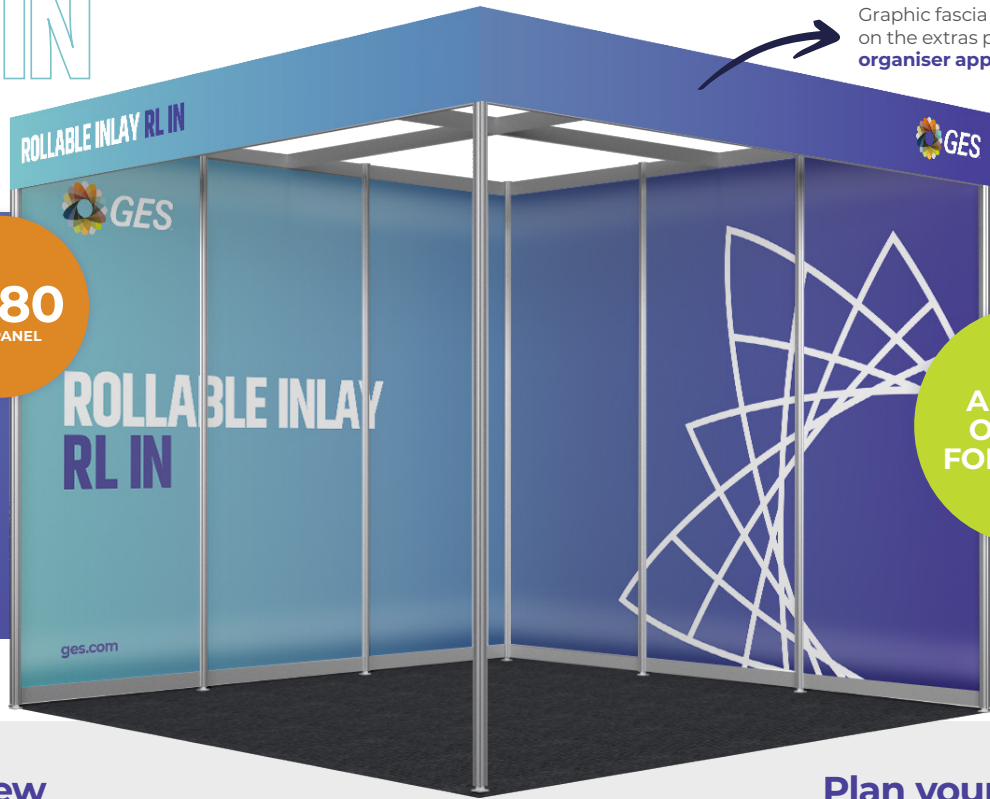

OVERLAY GRAPHICS

FX OV

Graphic fascia is available on the extras page and requires **organiser approval** prior to ordering

£276
PER PANEL

Overview

- Printed direct to panels overlaying the poles as per the visual, each panel is roughly 1m wide.
- Attached directly to the framework of the stand using a clip system.
- Hairline joins between each panel
- Not Reusable
- Not suitable for wall mounting or shelving if you required a TV mounting please contact customer service to discuss solutions.

INLAY GRAPHICS

FX IN

Overview

- Printed panels sitting in between the metalwork as per the visual.
- Attached to the existing system using double sided tape
- Not reusable
- Suitable for shell scheme shelving and TV wall mounting (DPI Support panel required to wall mount TV)

Plan your stand

Product	Quantity	Price
FX IN		£252 per panel

Graphic Extras Please fill in quantity in the white box in the bottom right of each item

Printed Counter Panel	GR02 Computer Plinth	GR05 Counter	Zeta Rollup Banner
			
£138.50 each <small>Counter Not Included</small>	£264 each	£330 each	£138.50 each

ROLLABLE INLAY GRAPHIC

RL IN

£280
PER PANEL

A GOOD OPTION FOR REUSE

Overview

- Printed direct to a Rollable Material
- Sitting in between the metalwork as per the visual.
- Attached to the existing system at the top and bottom only, with magnetic tape to allow for easy removal.
- You are responsible for the removal of the graphics and magnetic components after the show, for re-use.
***Be aware that sizes of system may vary from show to show.**
- Suitable for shell scheme shelving and TV wall mounting (DPI Support panel required to wall mount TV)