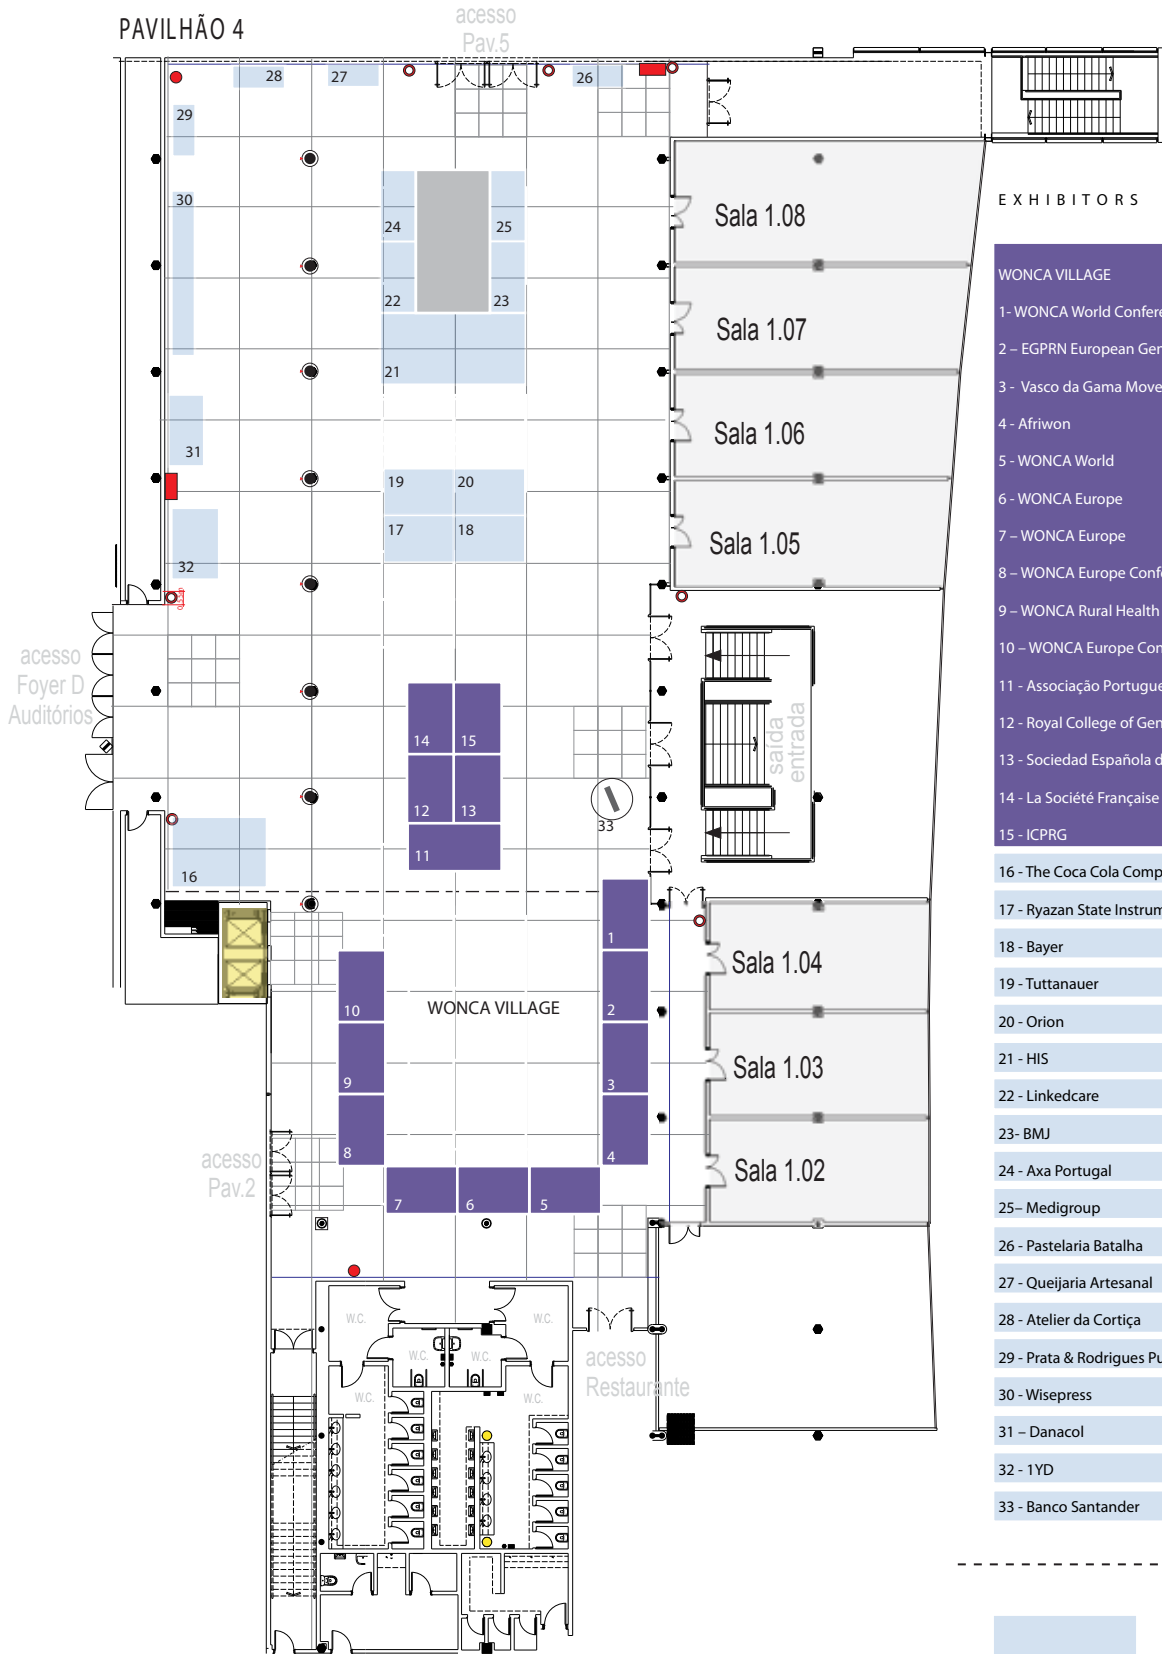

PAVILHÃO 4

EXHIBITORS

WONCA VILLAGE

- 1- WONCA World Conference of Family Doctors 2016 (Brasil)
- 2 - EGPRN European General Practice Research Network
- 3 - Vasco da Gama Movement
- 4 - Afriwon
- 5 - WONCA World
- 6 - WONCA Europe
- 7 - WONCA Europe
- 8 - WONCA Europe Conference of Family Doctors 2016 (Denmark)
- 9 - WONCA Rural Health Conference 2015 (Croatia)
- 10 - WONCA Europe Conference of Family Doctors 2015 (Turkey)
- 11 - Associação Portuguesa de Medicina Geral e Familiar | APMGF
- 12 - Royal College of General Practitioners
- 13 - Sociedad Española de Medicina de Familia y Comunitaria
- 14 - La Société Française Médecine Générale | SFMG
- 15 - ICPRG

32 - 1YD

33 - Banco Santander

3x3m

9m²

1x1m

● EXT

● COL

□ COL

○ COL

18m²

12m²

6m²

4m²

2m²

7x1m