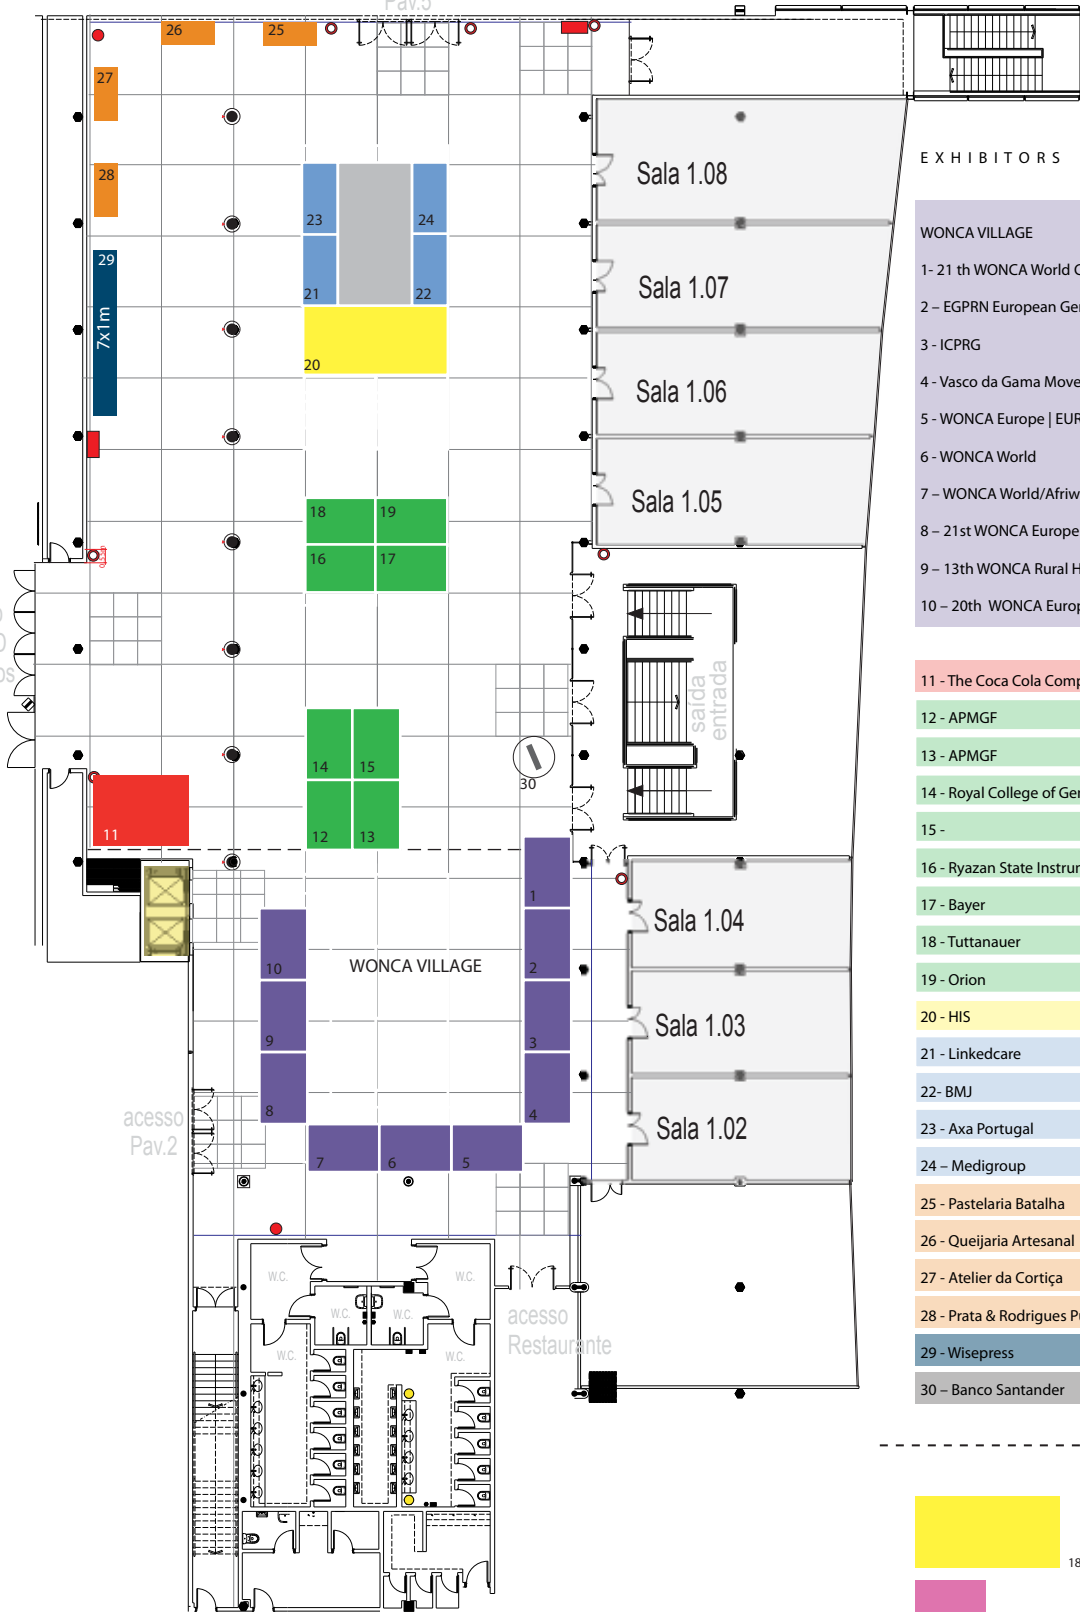

PAVILHÃO 4

acesso Pav.5

acesso Foyer D Auditórios

acesso Pav.2

acesso Restaurante

EXHIBITORS

- WONCA VILLAGE**
- 1- 21 th WONCA World Conference of Family Doctors 2016 (Brasil)
 - 2 – EGPRN European General Practice Research Network
 - 3 - ICPRG
 - 4 - Vasco da Gama Movement
 - 5 - WONCA Europe | EURACT
 - 6 - WONCA World
 - 7 – WONCA World/Afriwon/European Journal of General Practice
 - 8 – 21st WONCA Europe Conference of Family Doctors 2016 (Denmark)
 - 9 – 13th WONCA Rural Health Conference 2015 (Croatia)
 - 10 – 20th WONCA Europe Conference of Family Doctors 2015 (Turkey)