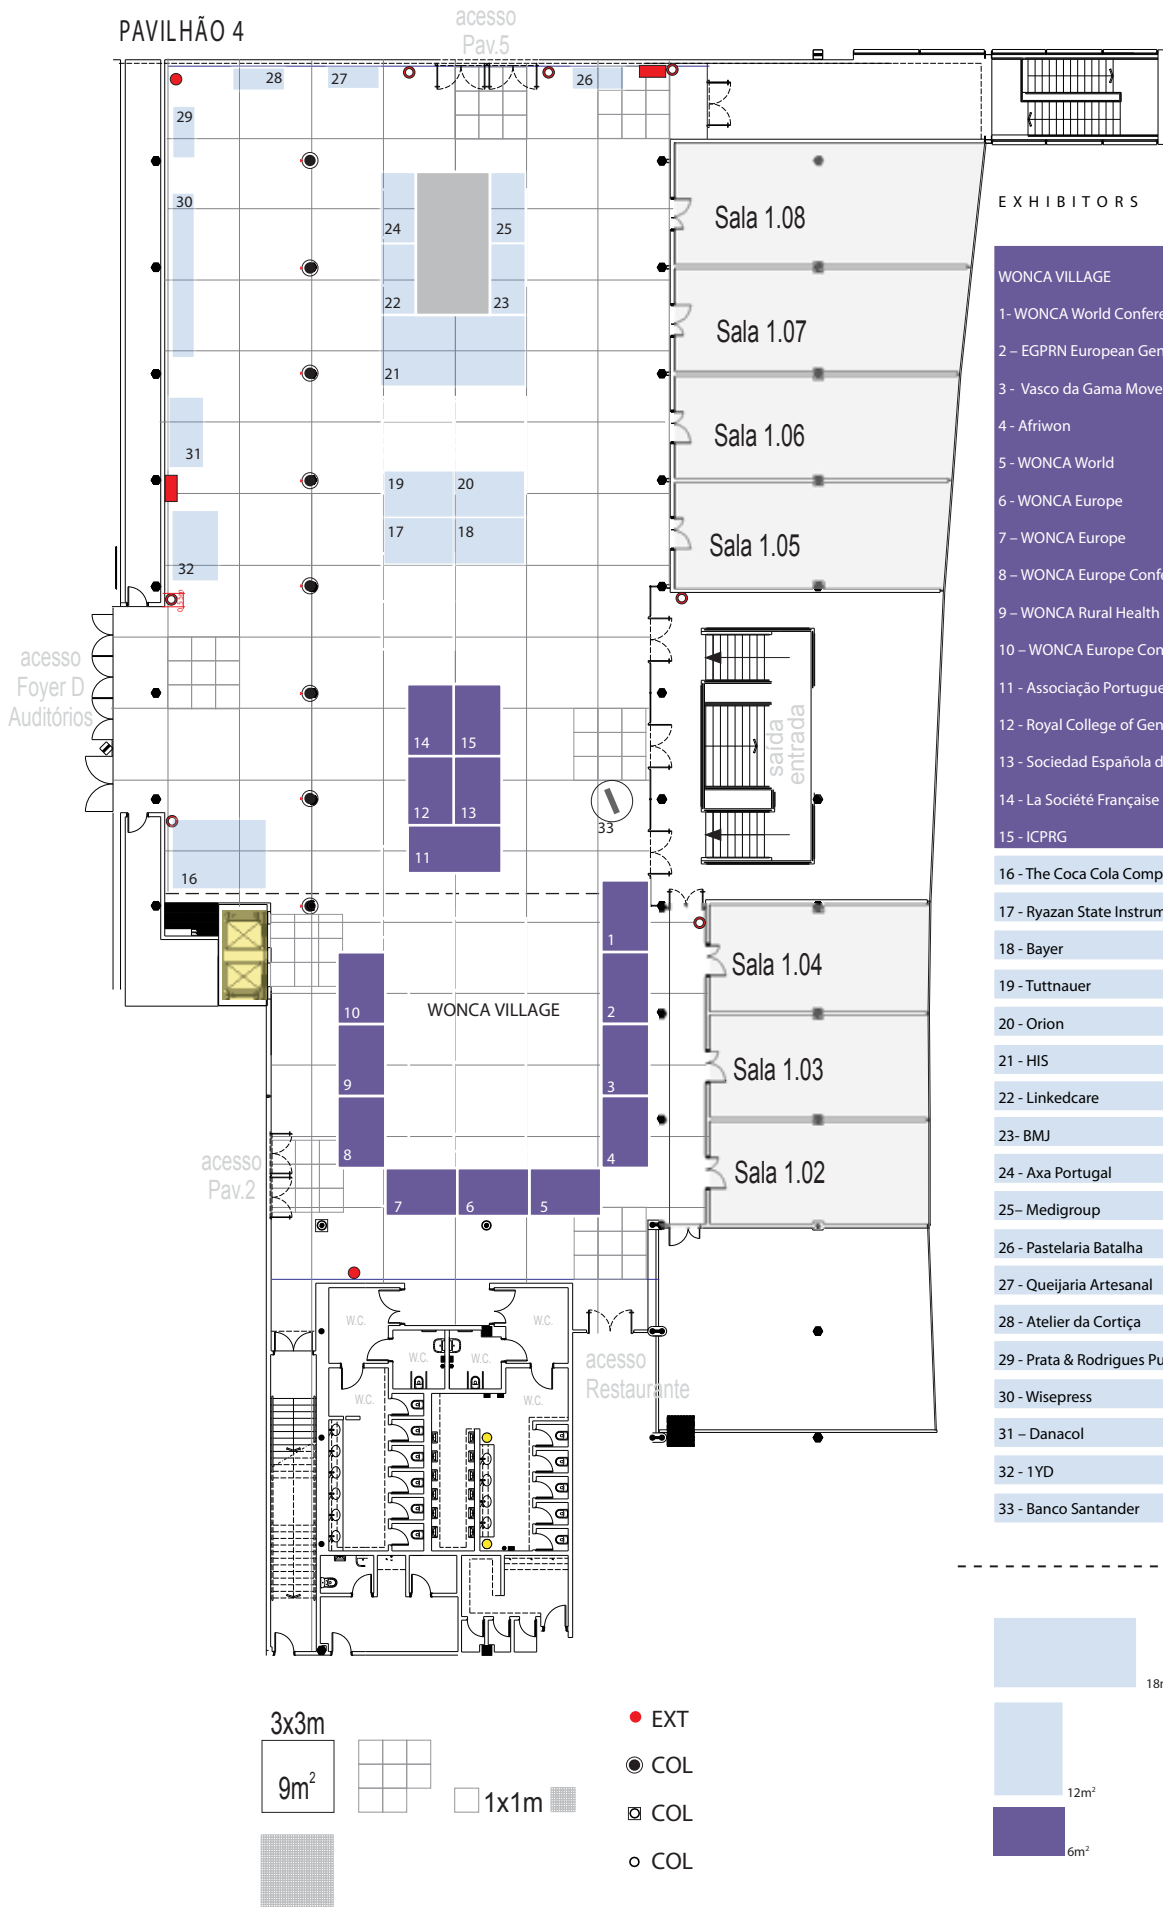

PAVILHÃO 4

EXHIBITORS

WONCA VILLAGE

- 1- WONCA World Conference of Family Doctors 2016 (Brasil)
- 2 - EGPRN European General Practice Research Network
- 3 - Vasco da Gama Movement
- 4 - Afriwon
- 5 - WONCA World
- 6 - WONCA Europe
- 7 - WONCA Europe
- 8 - WONCA Europe Conference of Family Doctors 2016 (Denmark)
- 9 - WONCA Rural Health Conference 2015 (Croatia)
- 10 - WONCA Europe Conference of Family Doctors 2015 (Turkey)
- 11 - Associação Portuguesa de Medicina Geral e Familiar | APMGF
- 12 - Royal College of General Practitioners
- 13 - Sociedad Española de Medicina de Familia y Comunitaria
- 14 - La Société Française Médecine Générale | SFMG
- 15 - ICPRG