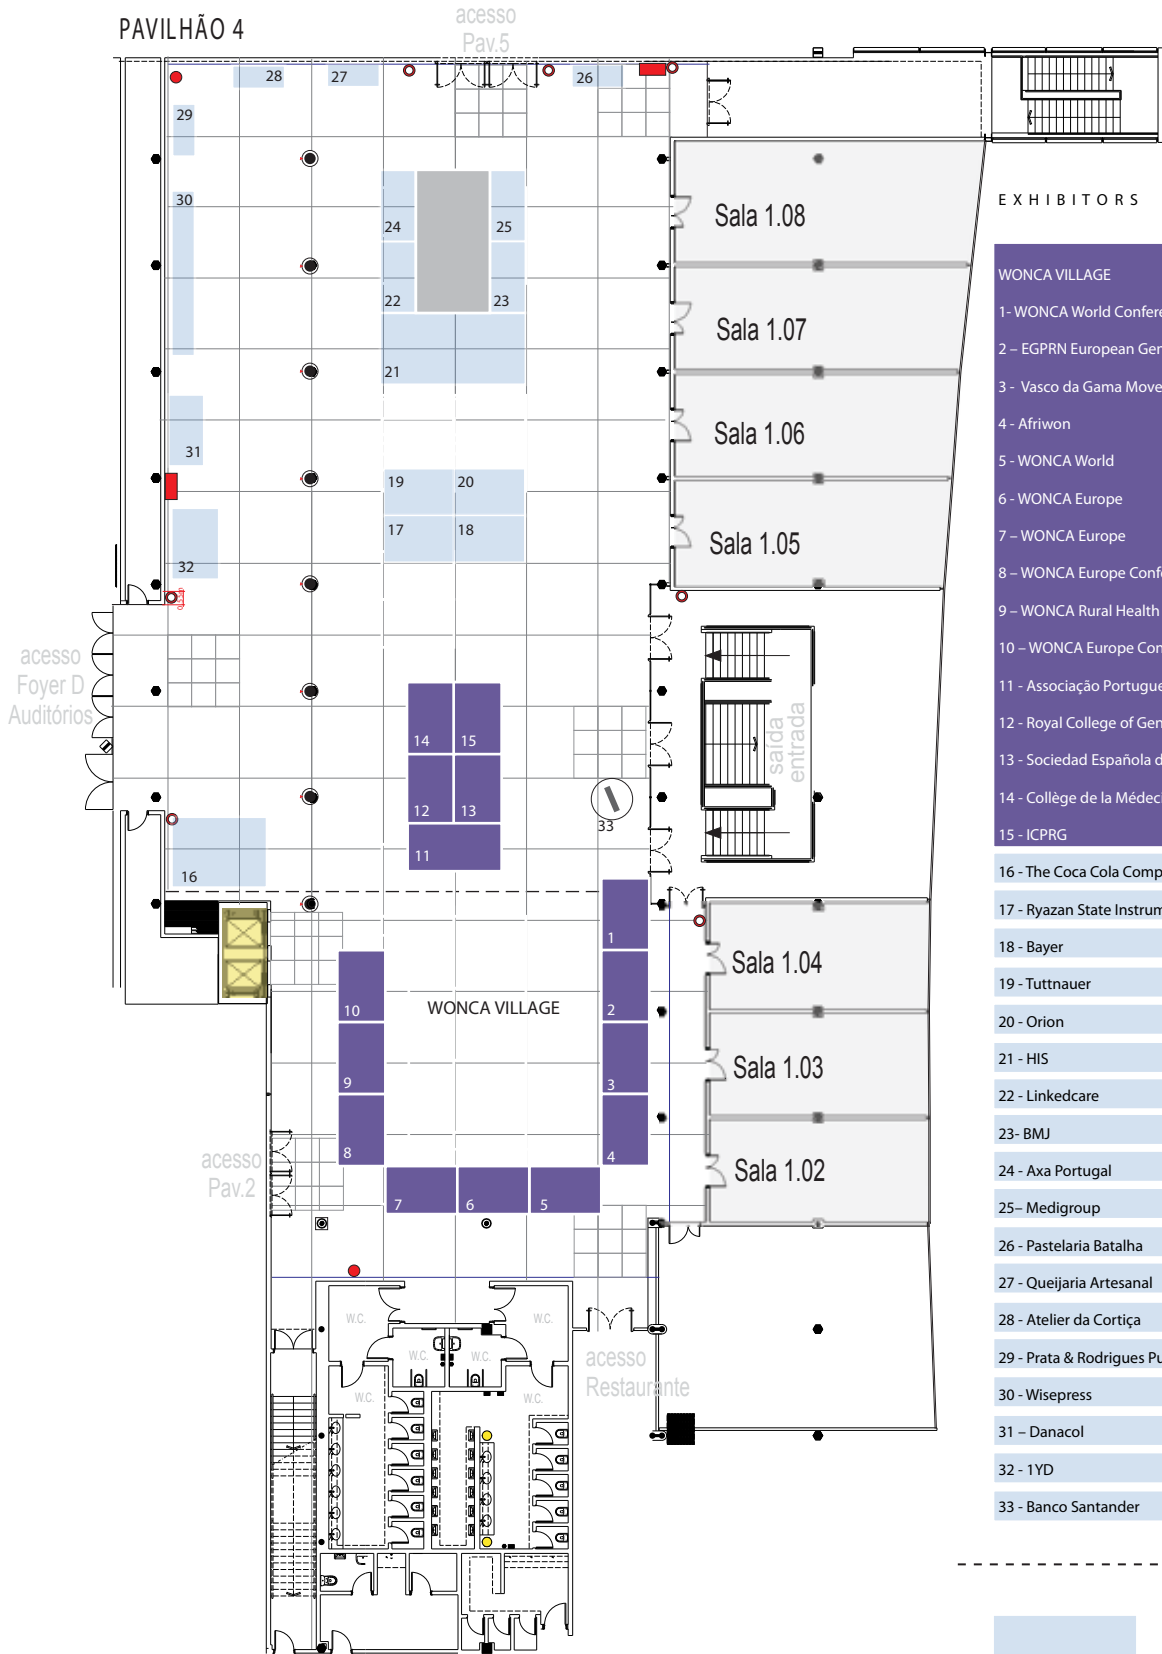

PAVILHÃO 4

EXHIBITORS

WONCA VILLAGE

- 1 - WONCA World Conference of Family Doctors 2016 (Brasil)
- 2 - EGPRN European General Practice Research Network
- 3 - Vasco da Gama Movement
- 4 - Afriwon
- 5 - WONCA World
- 6 - WONCA Europe
- 7 - WONCA Europe
- 8 - WONCA Europe Conference of Family Doctors 2016 (Denmark)
- 9 - WONCA Rural Health Conference 2015 (Croatia)
- 10 - WONCA Europe Conference of Family Doctors 2015 (Turkey)
- 11 - Associação Portuguesa de Medicina Geral e Familiar | APMGF
- 12 - Royal College of General Practitioners
- 13 - Sociedad Española de Medicina de Familia y Comunitaria
- 14 - Collège de la Médecine Générale | CMG
- 15 - ICPRG

3x3m

9m²

1x1m

● EXT

● COL

□ COL

○ COL

18m²

12m²

6m²

4m²

2m²

7x1m